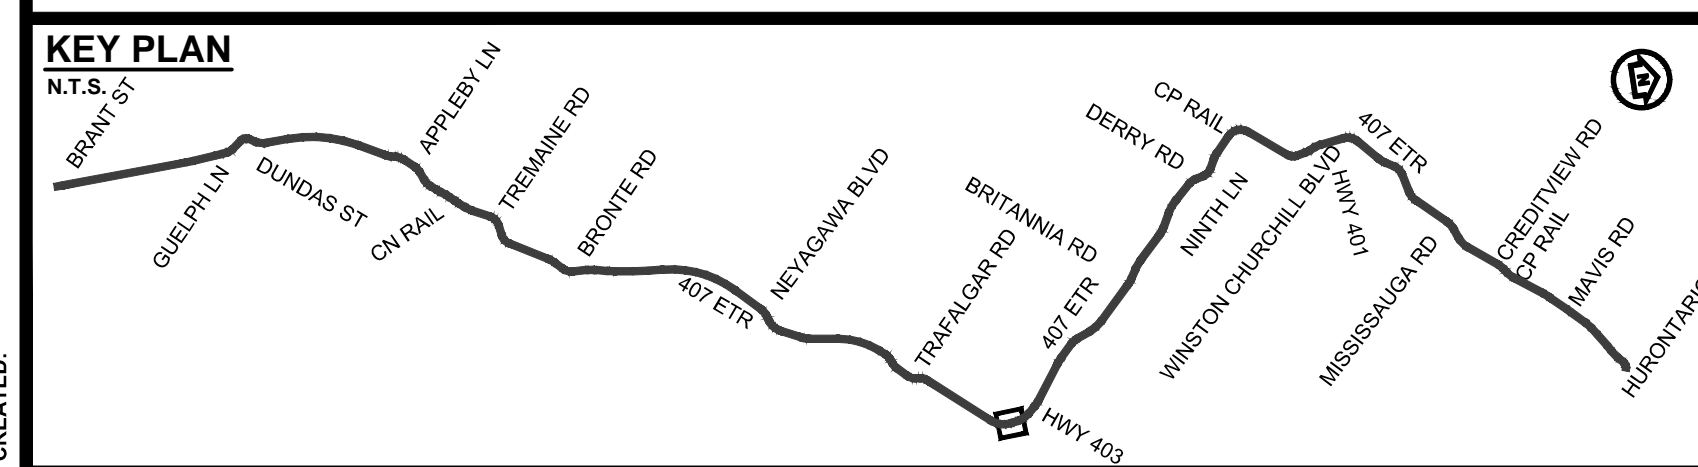

DRAWING NAME: J:\TOR\16234-ON-MTO-407 TRANSITWAY WC TO BRANTTIS General\03 - Drawings\8 - Property\Plates\407 TW4-Plate 39.dwg
 CREATED: Nov 29, 2019 12:13pm
 MODIFIED:

407 TRANSITWAY
 WEST OF BRANT STREET TO WEST OF HURONTARIO STREET
 G.W.P. 16-20003, CA 2016-E-0038
 PROPERTY PLAN
 STA. 35+570 TO STA. 36+180

PLATE
39
 DATE
 11/20/2019