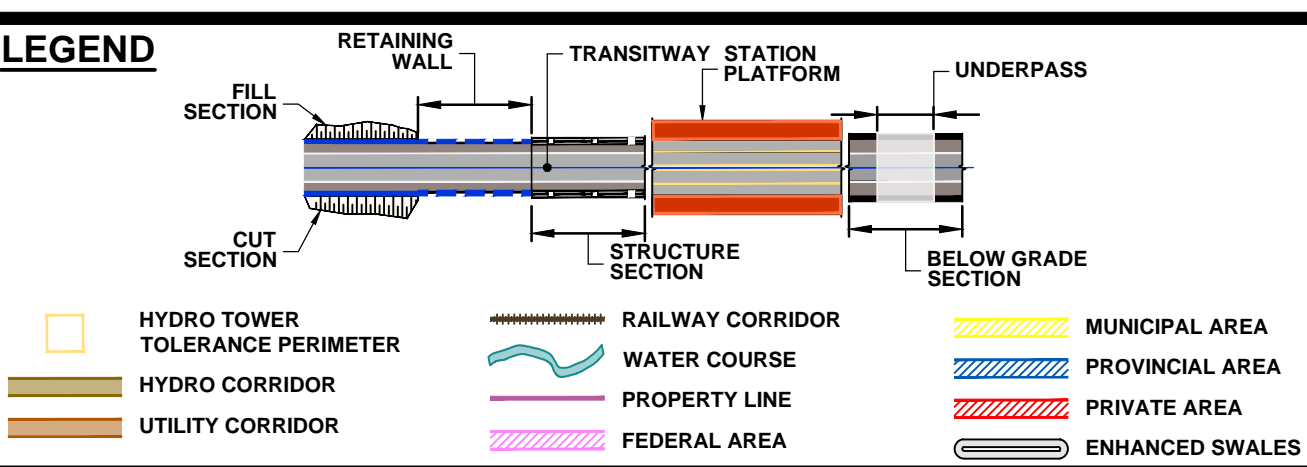

DRAWING NAME: J:\TOR\16234-ON-MTO-407 TRANSITWAY WC TO BRANTTIS General\03 - Drawings\8 - Property\Plates\407 TW4-Plate 39.dwg
 CREATED: Nov 29, 2019 12:13pm
 MODIFIED:

407 TRANSITWAY
 WEST OF BRANT STREET TO WEST OF HURONTARIO STREET
 G.W.P. 16-20003, CA 2016-E-0038
 PROPERTY PLAN
 STA. 35+570 TO STA. 36+180